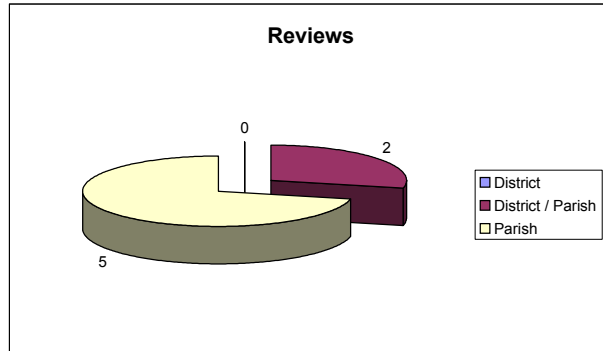

West Lancashire District Council

Reviews - Standards Committee 2008/2009

As at 04/12/2008

Reviews

District	0
District / Parish	2
Parish	5
Total	7

District Council Decisions

Decision upheld	0
Overturn/Other action	0
Overturn/Investigation	0
Overturn/SBE	0
Not yet decided	0
Total	0